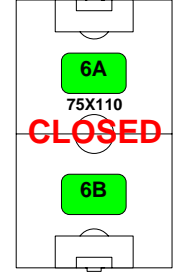

From: Toll Road/  
Us 31 Bypass

Nimtz Parkway

North  
Parking

North  
Entrance

Tree Line

Moreau  
Court

South  
Entrance

South  
Parking