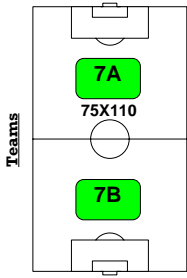

From: Toll Road/  
Us 31 Bypass

Nimtz Parkway

North  
Parking

North  
Entrance

Tree Line

Moreau  
Court

South  
Entrance

South  
Parking