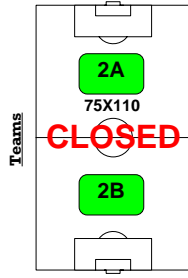

From: Toll Road/  
Us 31 Bypass

Nimtz Parkway

North  
Parking

North  
Entrance

Tree Line

Moreau  
Court

South  
Entrance

South  
Parking